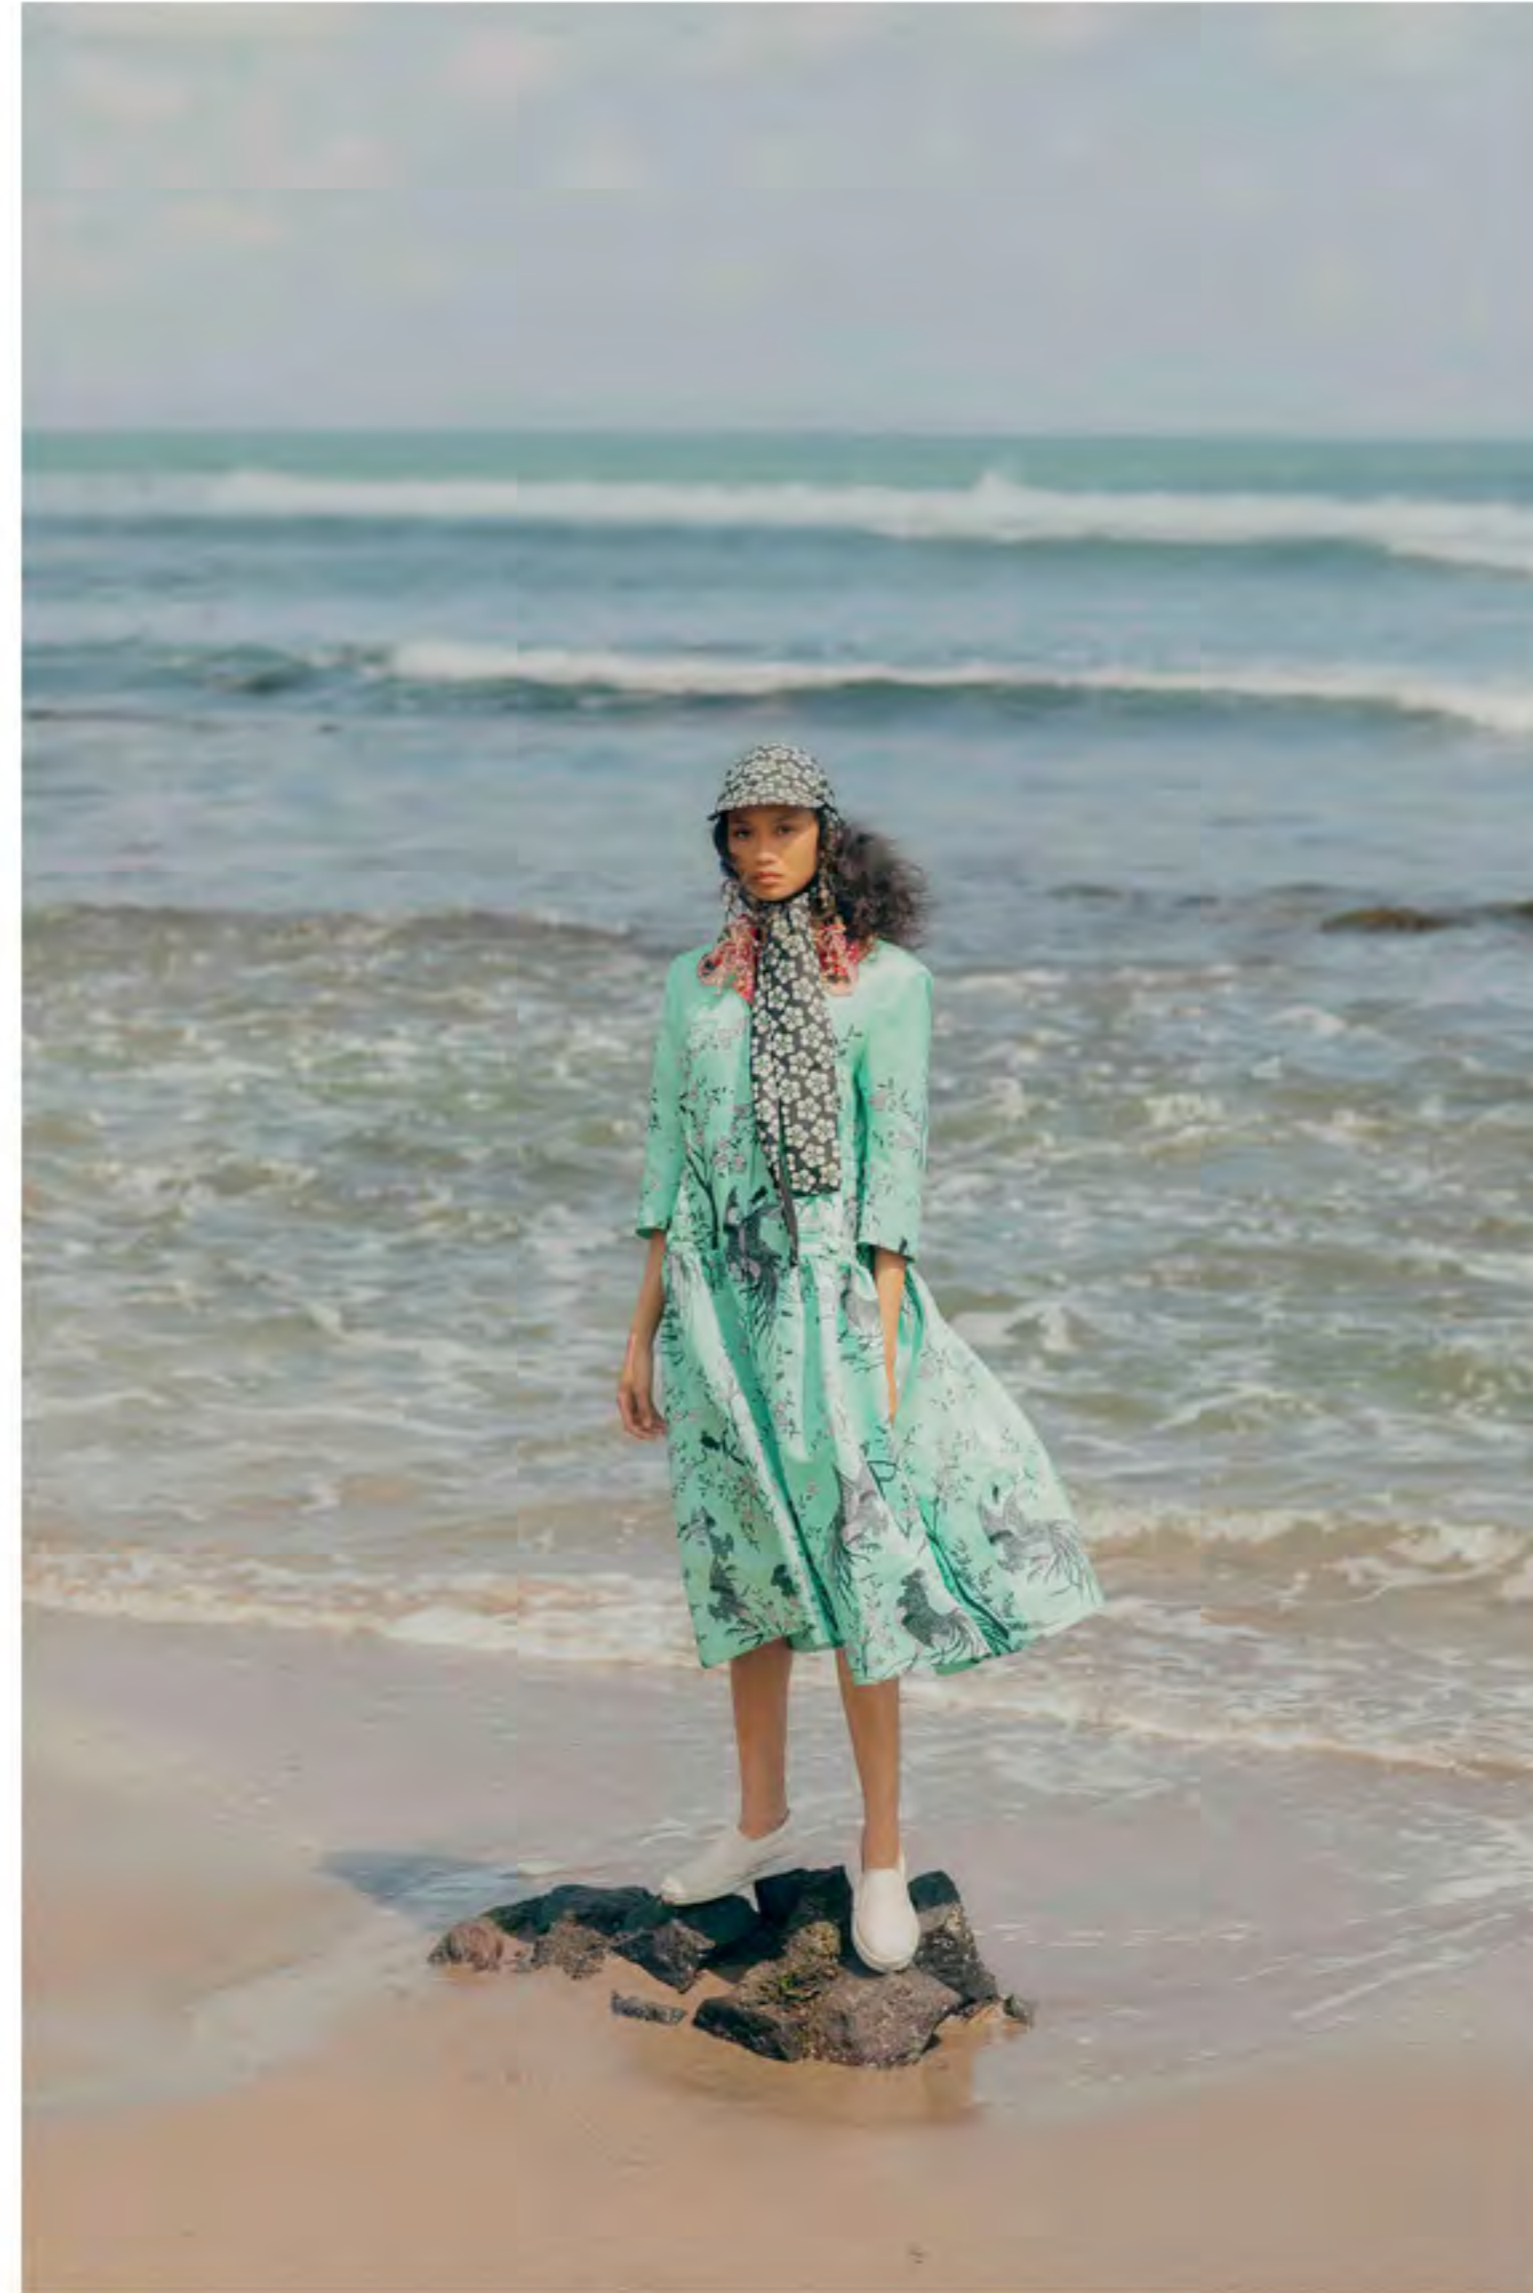

# BALITAR

LYRA HEIGHT 175 BUST 76 WAIST 61 HIPS 85 SHOES 39 EYES DARK BROWN HAIR BLACK