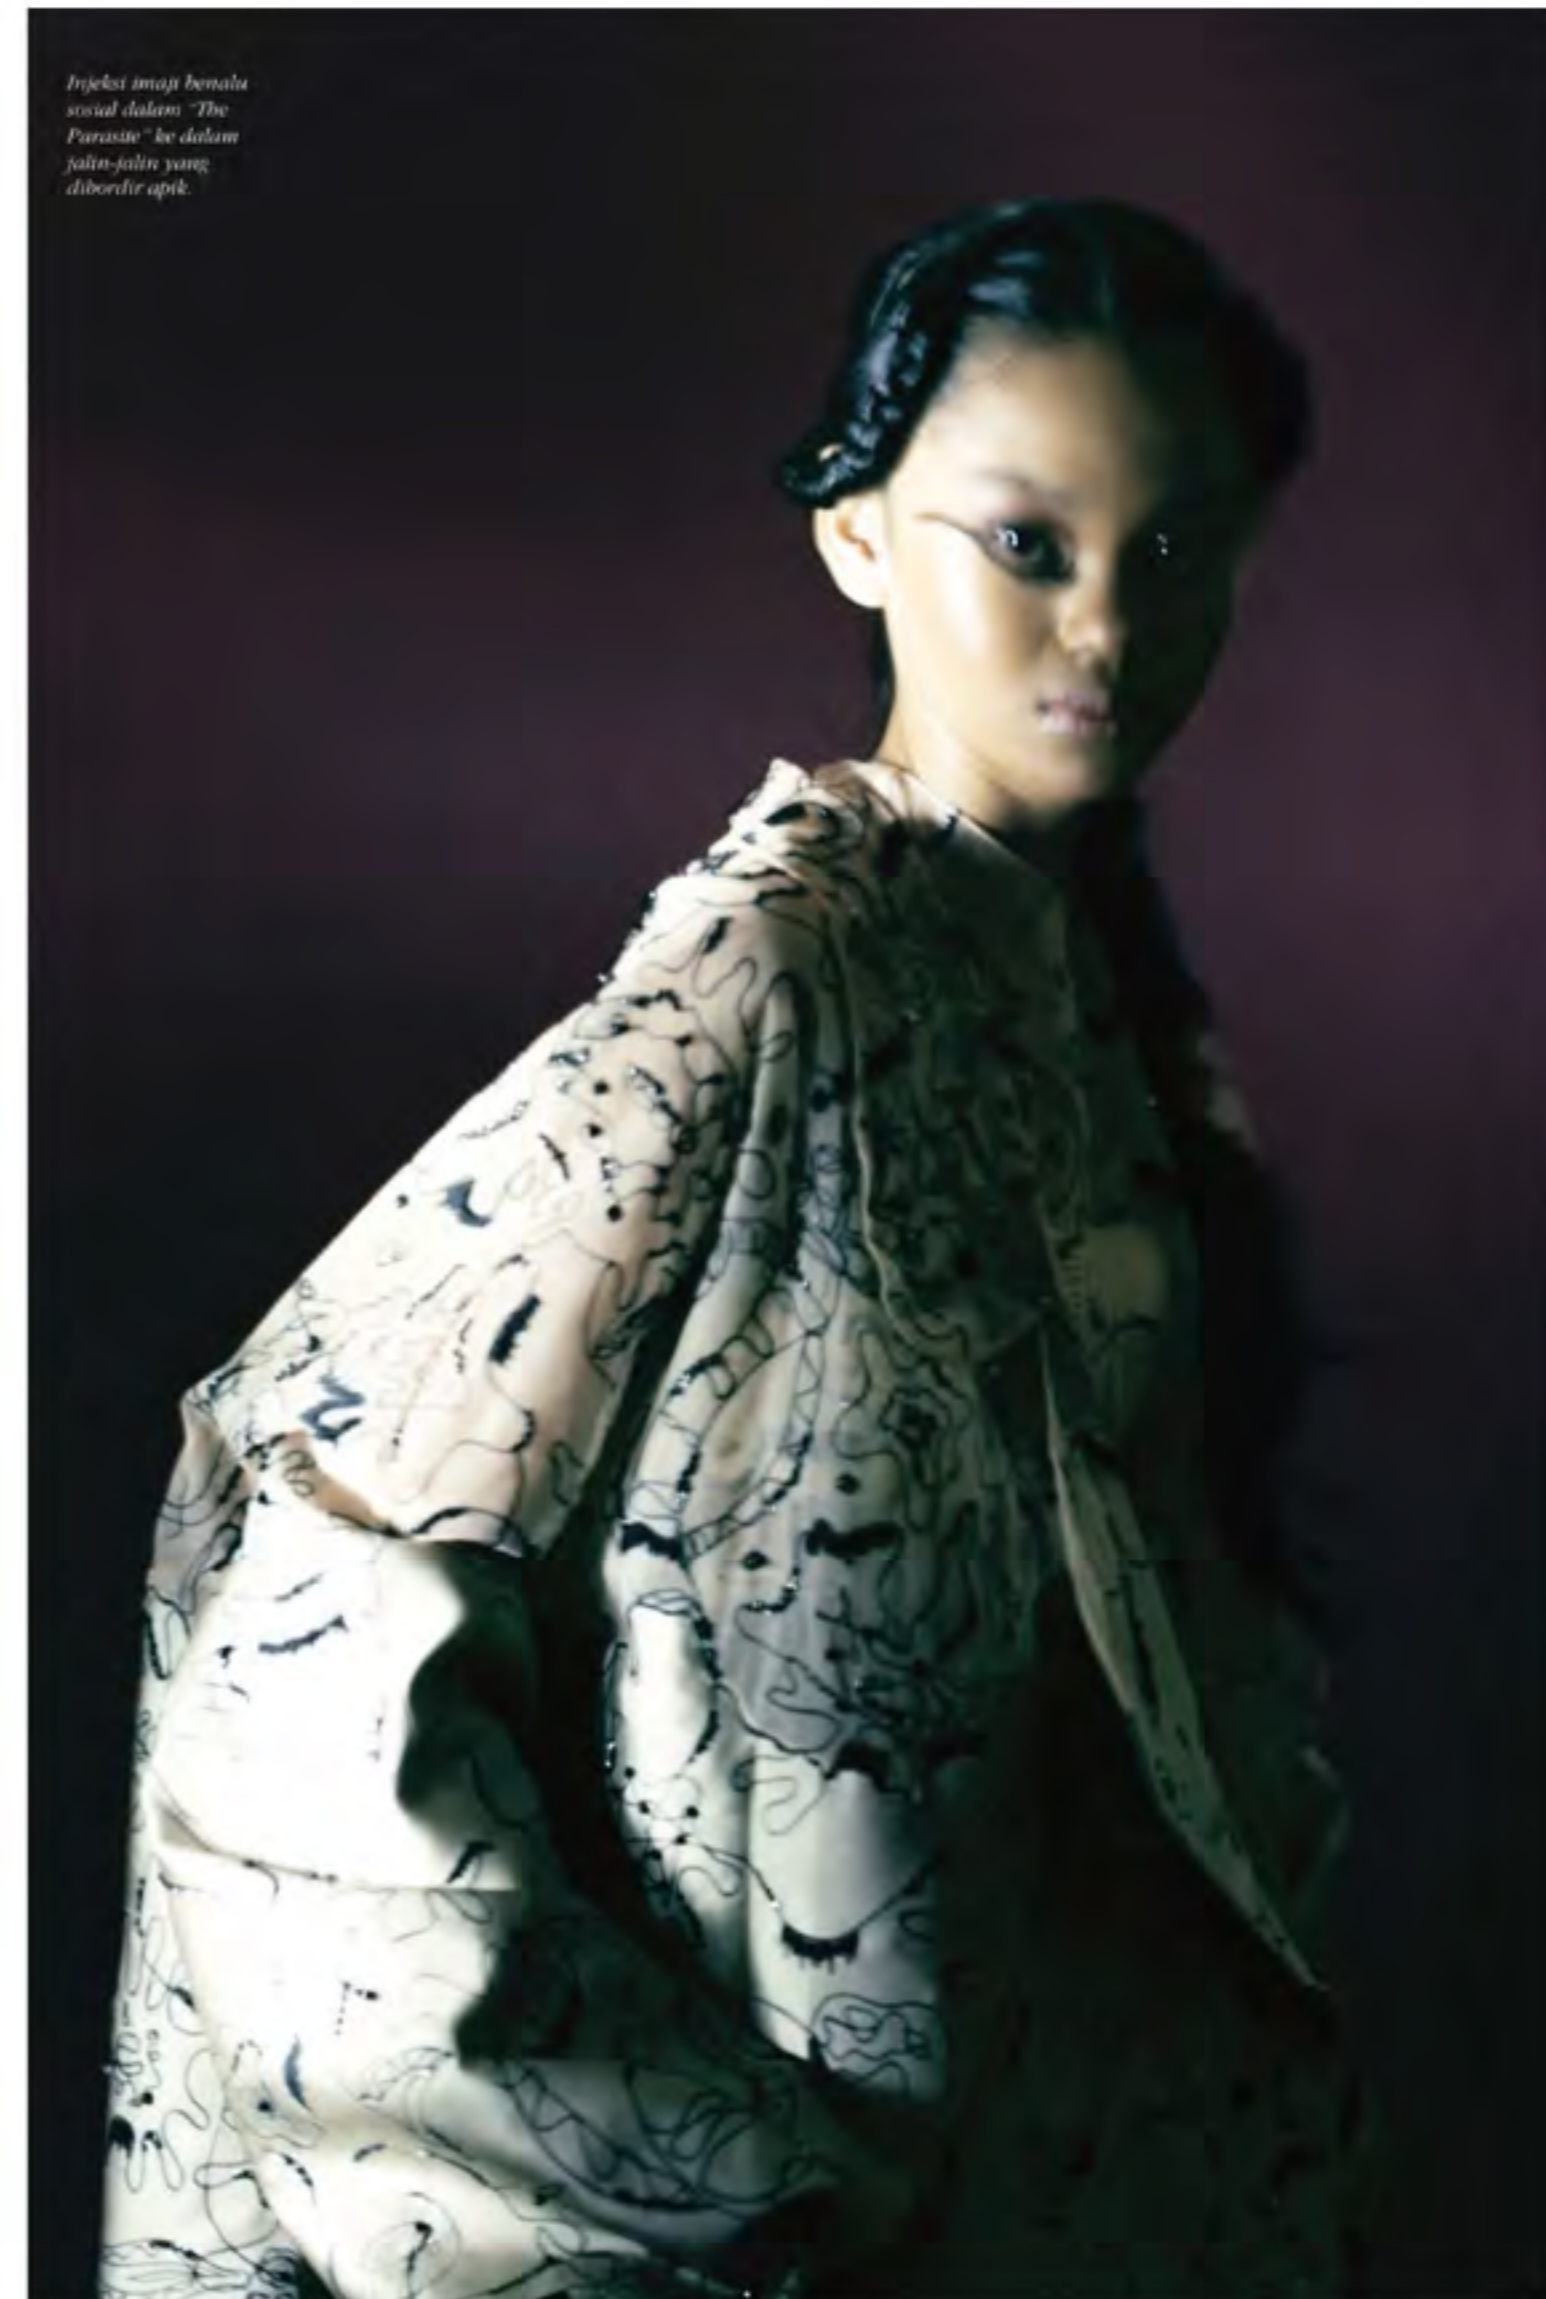

BALITAR

MIREYA HEIGHT 172 BUST 76 WAIST 58 HIPS 84 SHOES 38.5 EYES BLACK HAIR BLACK

BALITAR

MIREYA HEIGHT 172 BUST 76 WAIST 58 HIPS 84 SHOES 38.5 EYES BLACK HAIR BLACK

BALITAR

MIREYA HEIGHT 172 BUST 76 WAIST 58 HIPS 84 SHOES 38.5 EYES BLACK HAIR BLACK

BALITAR

MIREYA HEIGHT 172 BUST 76 WAIST 58 HIPS 84 SHOES 38.5 EYES BLACK HAIR BLACK

BALITAR

MIREYA HEIGHT 172 BUST 76 WAIST 58 HIPS 84 SHOES 38.5 EYES BLACK HAIR BLACK