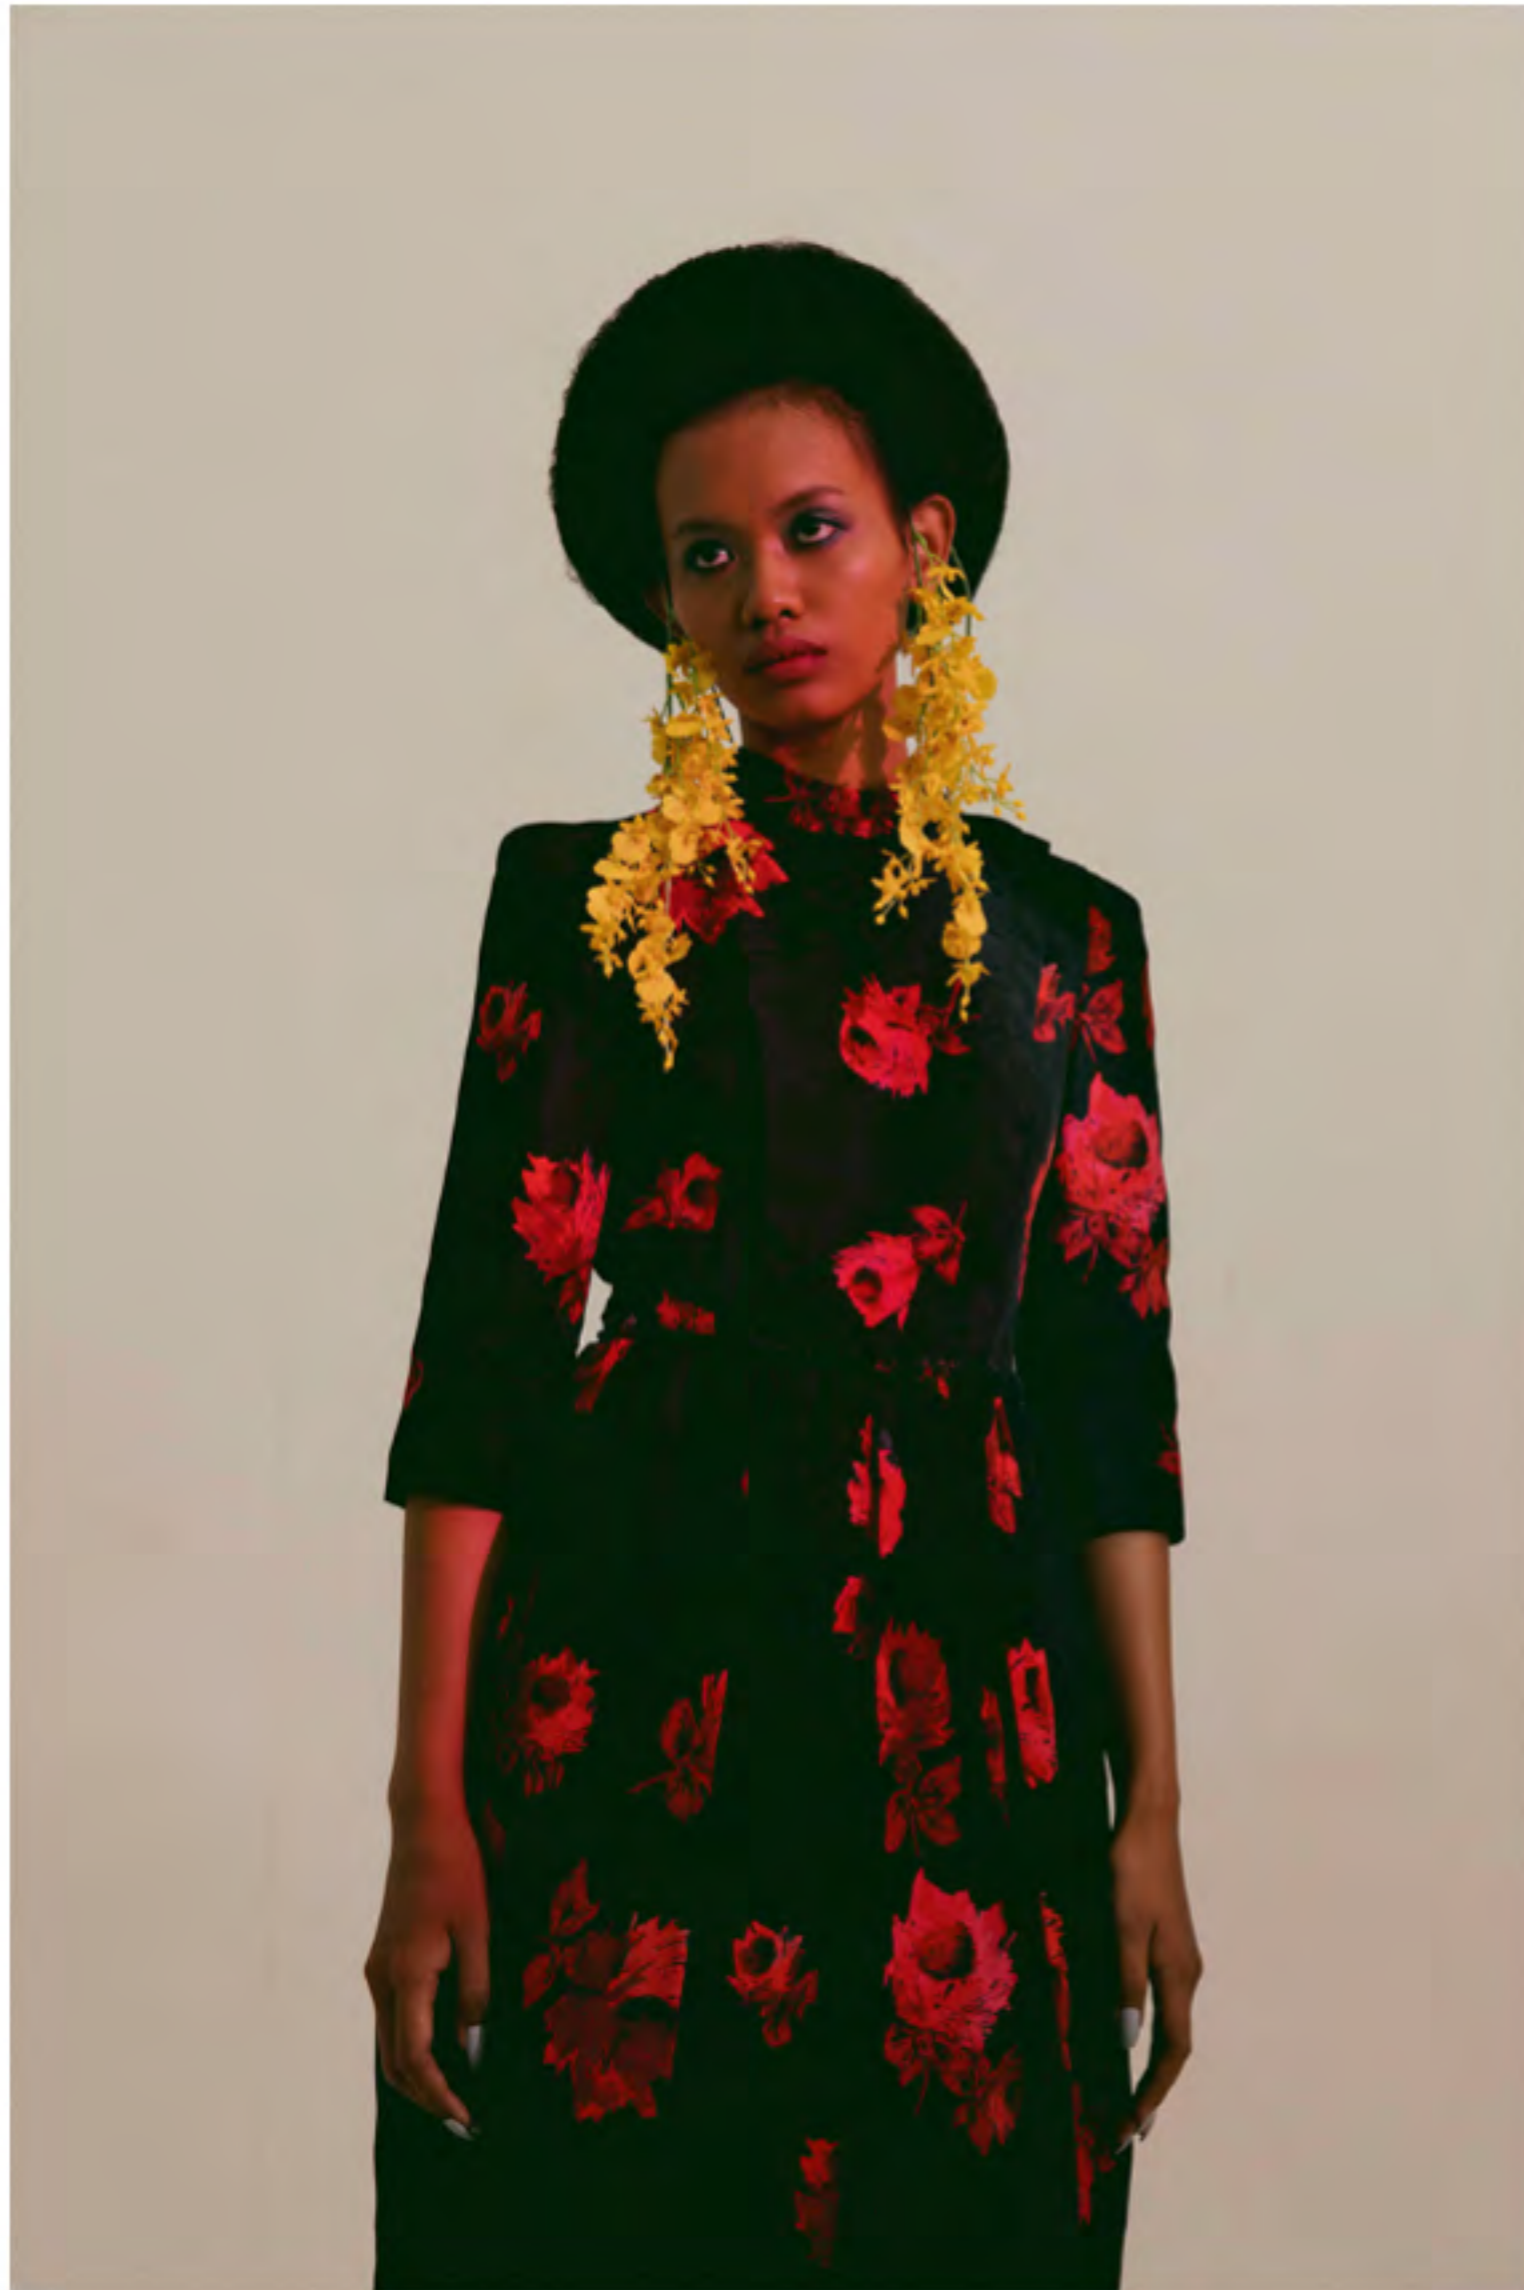

BALITAR

YOLANDA IRAWAN HEIGHT 177 BUST 79 WAIST 62 HIPS 88 SHOES 40 EYES BLACK HAIR BLACK

BALITAR

YOLANDA IRAWAN HEIGHT 177 BUST 79 WAIST 62 HIPS 88 SHOES 40 EYES BLACK HAIR BLACK

BALITAR

YOLANDA IRAWAN HEIGHT 177 BUST 79 WAIST 62 HIPS 88 SHOES 40 EYES BLACK HAIR BLACK

BALITAR

YOLANDA IRAWAN HEIGHT 177 BUST 79 WAIST 62 HIPS 88 SHOES 40 EYES BLACK HAIR BLACK

BALITAR

YOLANDA IRAWAN HEIGHT 177 BUST 79 WAIST 62 HIPS 88 SHOES 40 EYES BLACK HAIR BLACK